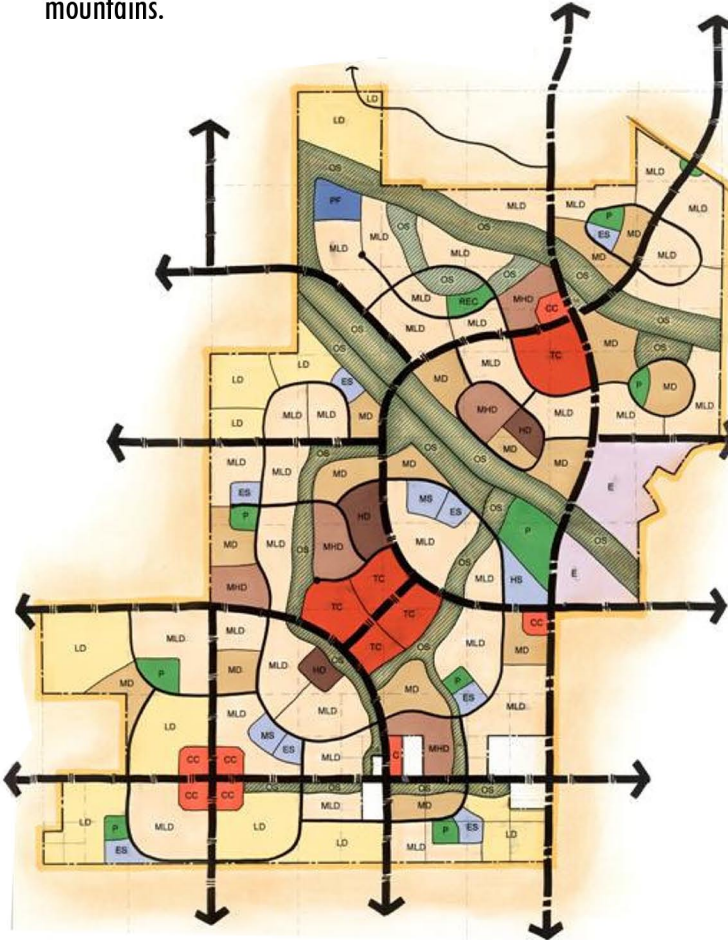

Legends

Legends is a large, mixed use master planned community in Pinal County, Arizona. The development has been conceptually designed to preserve the natural drainage channels that wind through the site. Numerous amenity areas will be designed into each parcel. The location lends itself to striking vistas of the distant mountains.

Pinal County, Arizona

LVA responsibilities included the overall theming and conceptual community park layout. LVA was also responsible for creating character sketches for the project.

Project Information

- 7,000 acres
- Grand entry/ water features
- Large community park with clubhouse/pool/ sport fields
- Mixed-use, residential/ retail/ office

Renderings by Hector Uribe