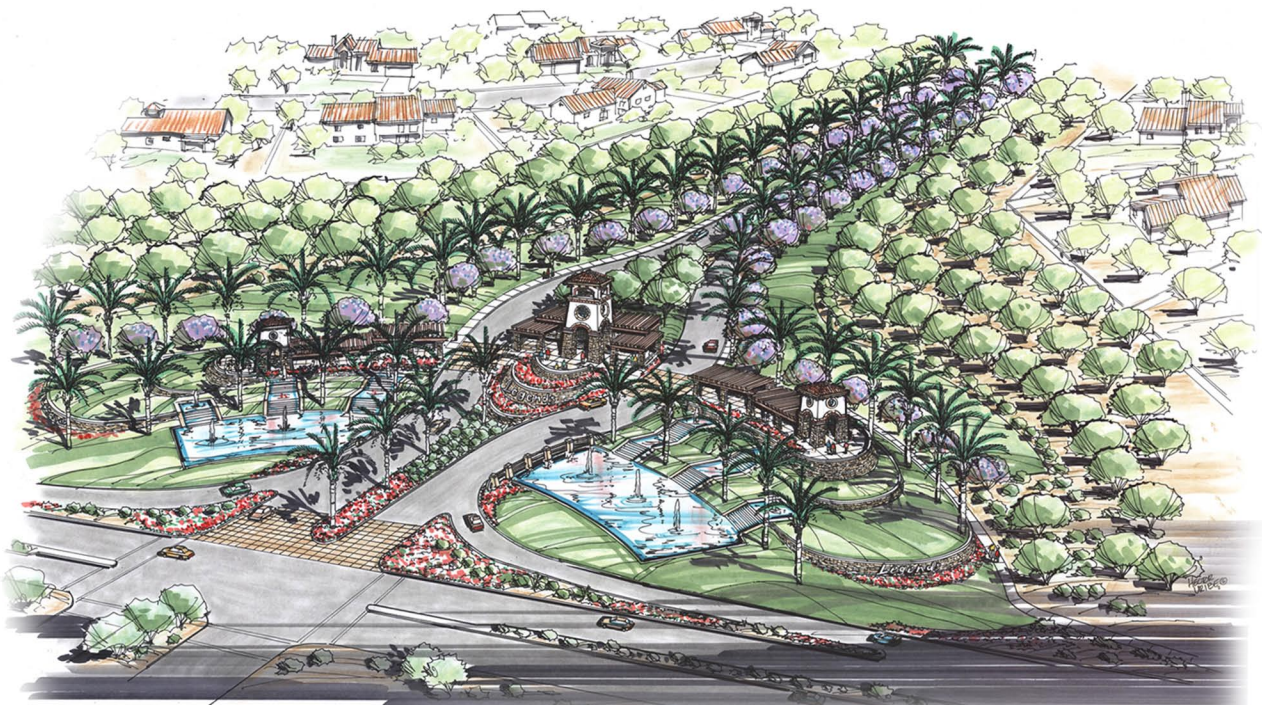

Legends

Legends is a large, mixed use master planned community in Pinal County, Arizona. The development has been conceptually designed to preserve the natural drainage channels that wind through the site. Numerous amenity areas will be designed into each parcel. The location lends itself to striking vistas of the distant mountains.

Pinal County, Arizona

LVA responsibilities included the overall theming and conceptual community park layout. LVA was also responsible for creating character sketches for the project.

Project Information

- 7,000 acres
- Grand entry/ water features
- Large community park with clubhouse/pool/ sport fields
- Mixed-use, residential/ retail/ office

Renderings by Hector Uribe