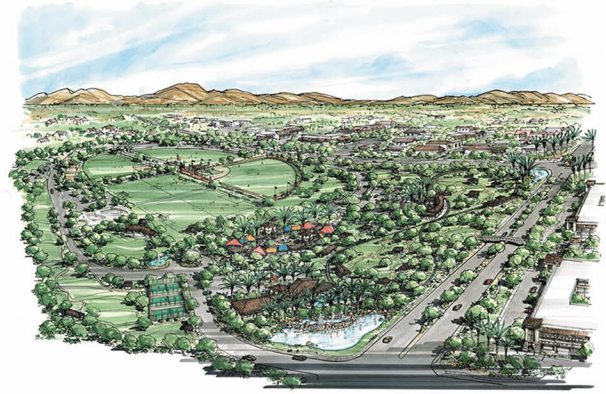

Legends

Legends is a large, mixed use master planned community in Pinal County, Arizona. The development has been conceptually designed to preserve the natural drainage channels that wind through the site. Numerous amenity areas will be designed into each parcel. The location lends itself to striking vistas of the distant mountains.

Pinal County, Arizona

LVA responsibilities included the overall theming and conceptual community park layout. LVA was also responsible for creating character sketches for the project.

Project Information

- 7,000 acres
- Grand entry/ water features
- Large community park with clubhouse/pool/ sport fields
- Mixed-use, residential/ retail/ office

Renderings by Hector Uribe