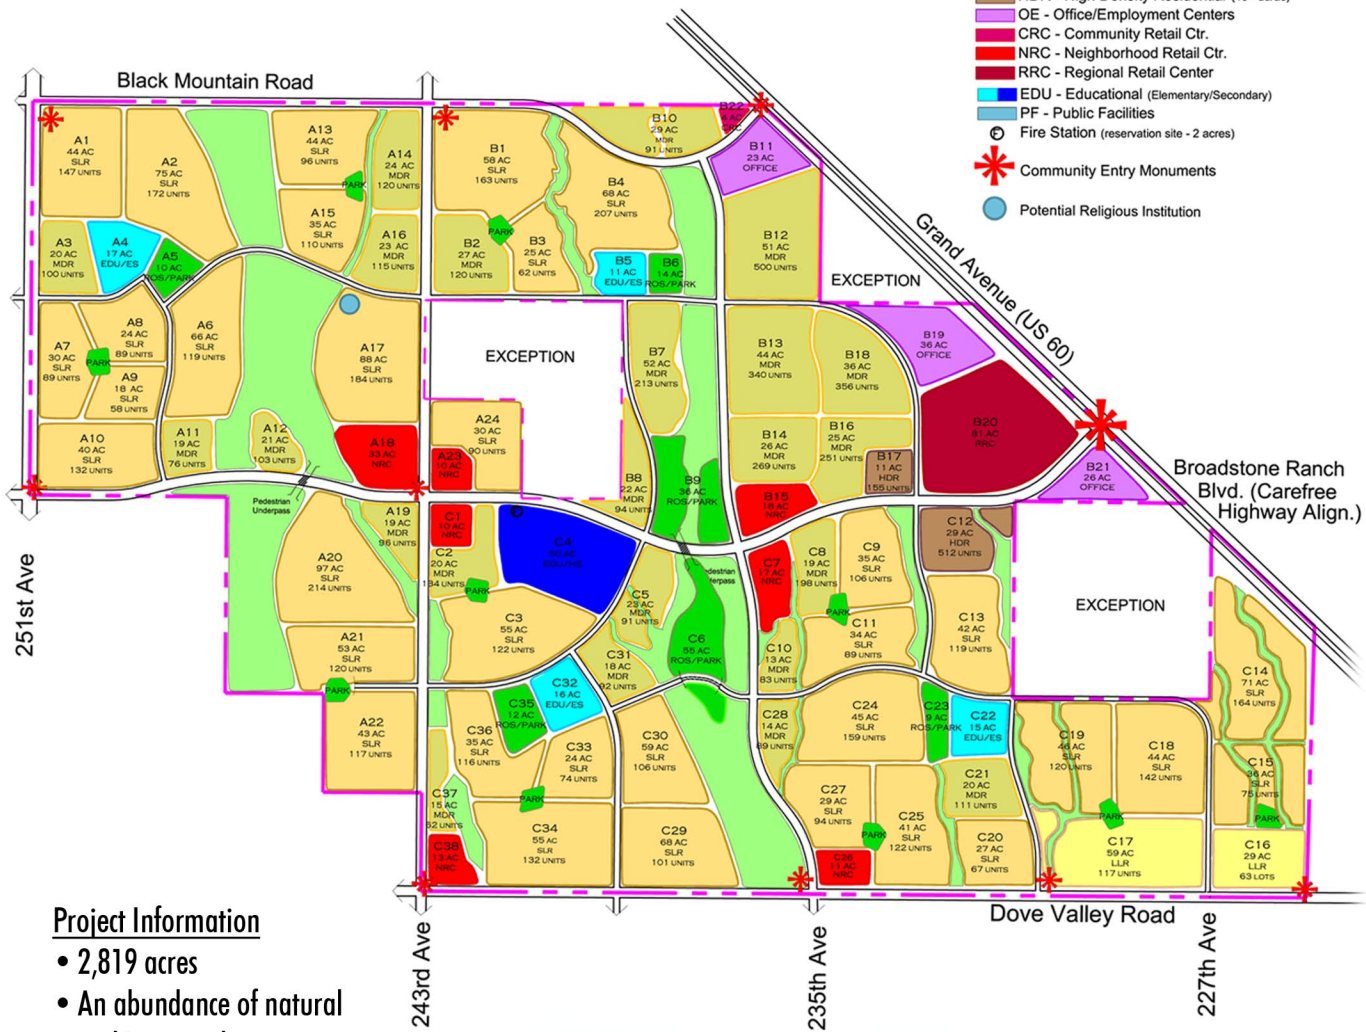

Broadstone Ranch

Surprise, Arizona

Broadstone Ranch is a mixed use master planned community located in Maricopa County, near the City of Surprise. It offers superb amenities, parks, schools, community services, employment opportunities with neighborhoods and trails designed to encourage walking.

BROADSTONE RANCH

SURPRISE, ARIZONA

LVA responsibilities included General Plan Amendment processing, master planning and rezoning services, site planning, lotting design, landscape and entry monument design.

Legend

- OS - Dedicated/Non Developable Open Space
- ROS - Recreational Open Space
- LLR - Large Lot Residential (1 - 2 du/ac)
- SLR - Small Lot Residential (2 - 5 du/ac)
- MDR - Medium Density Residential (5 - 15 du/ac)
- HDR - High Density Residential (15+ du/ac)
- OE - Office/Employment Centers
- CRC - Community Retail Ctr.
- NRC - Neighborhood Retail Ctr.
- RRC - Regional Retail Center
- EDU - Educational (Elementary/Secondary)
- PF - Public Facilities
- Fire Station (reservation site - 2 acres)
- Community Entry Monuments
- Potential Religious Institution

Project Information

- 2,819 acres
- An abundance of natural and improved open space
- A community-wide loop trail system
- Numerous schools
- Commercial and retail facilities
- Employment opportunities
- Four neighborhood parks
- Multiple pocket parks
- Major community recreational sports complex
- Public facilities