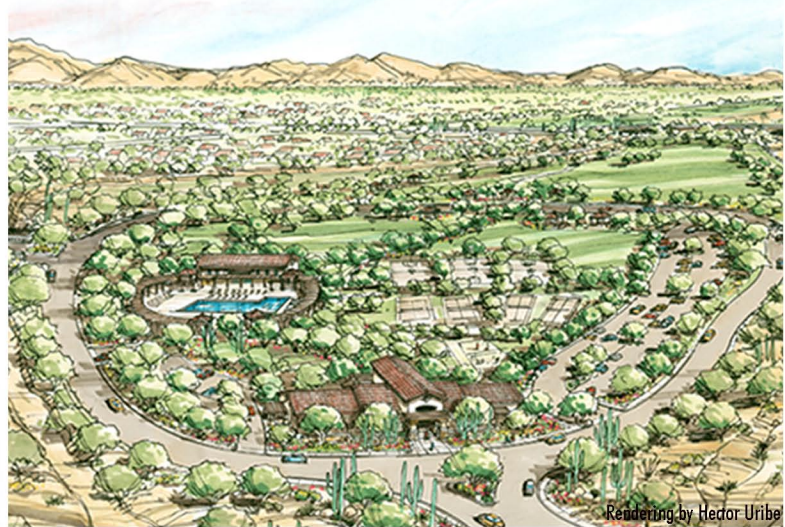

Broadstone Ranch Park

Surprise, Arizona

Broadstone Ranch Park is part of a mixed-use planned community located in Maricopa County, near the City of Surprise. Large portions of the 91 acre community park remain undeveloped to preserve the natural desert state.

BROADSTONE RANCH SURPRISE, ARIZONA

Project Information

- 91 acre development
- Abundance of natural and improved open space
- Trail system throughout open spaces
- Preservation of desert washes
- Ball fields
- Community clubhouse

LVA responsibilities included the conceptual design for the 91 acre park including a clubhouse, pool area, numerous sport courts as well as, a large turf open space for passive recreation tot lots, baseball and soccer fields. The parks will have a trail system that connects both sides of Broadstone Ranch Boulevard offering connectivity to the regional trail system that winds through the development. LVA also created the master plan, conceptual landscape and entry theming for the development.