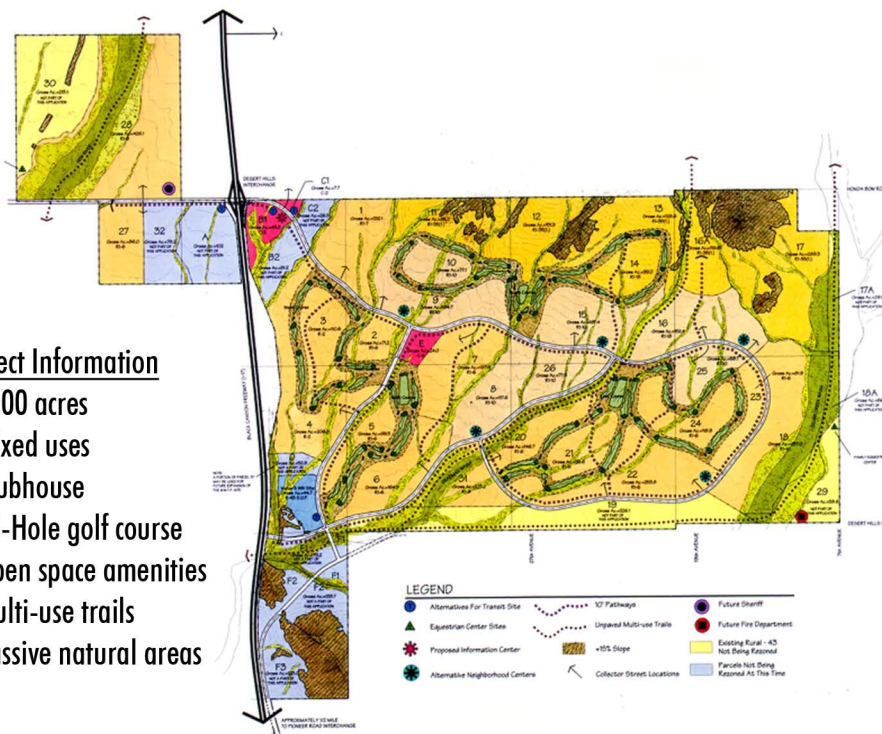

# Anthem, Arizona

**A**nthem Country Club is a gated, master planned community located north of Phoenix. The project was planned to carefully preserve natural wash corridors and open space with a strong mix of uses and trail systems.

LVA provided award winning comprehensive community master planning, zoning, landscape design of the streetscape for Club Drive, Phase I and Phase II, for each subdivision within the Country Club community, landscape and hardscape design for the Anthem Golf and Country Club, and design for the entry sign monumentation, mailbox clusters, and headwall and bridge railing for each subdivision.

## anthem. COUNTRY CLUB

### Project Information

- 5600 acres
- Mixed uses
- Clubhouse
- 18-Hole golf course
- Open space amenities
- Multi-use trails
- Passive natural areas